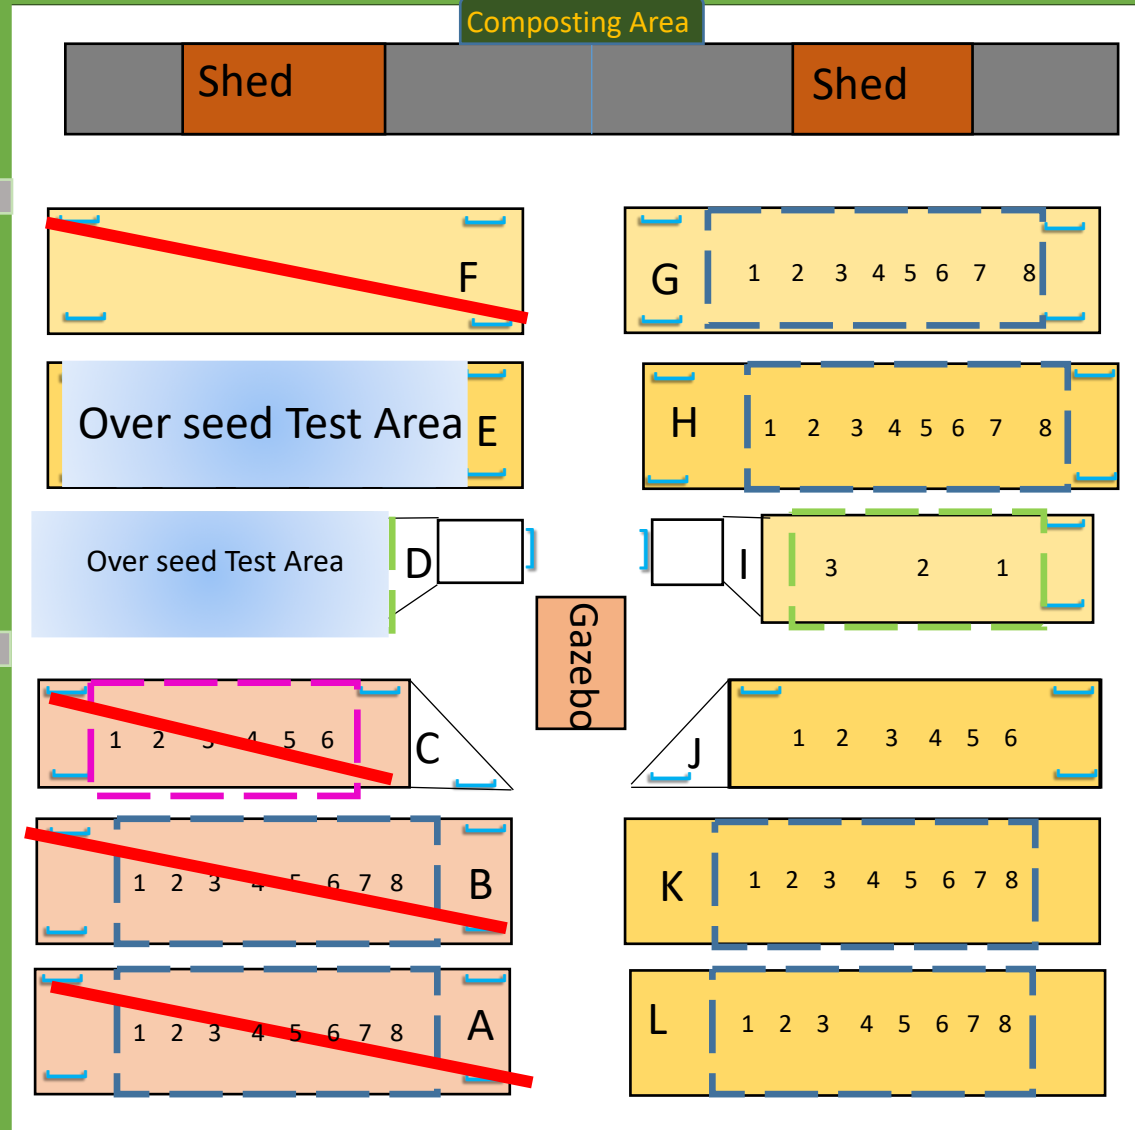

18X 74ft 6 in -1332 sq ft

~~Area closed to fallow for season~~

18X28
504 Sq ft

18X55 ft 9 in 990 sq ft

Parking

Parking

2020 Garden Season Plot Plan