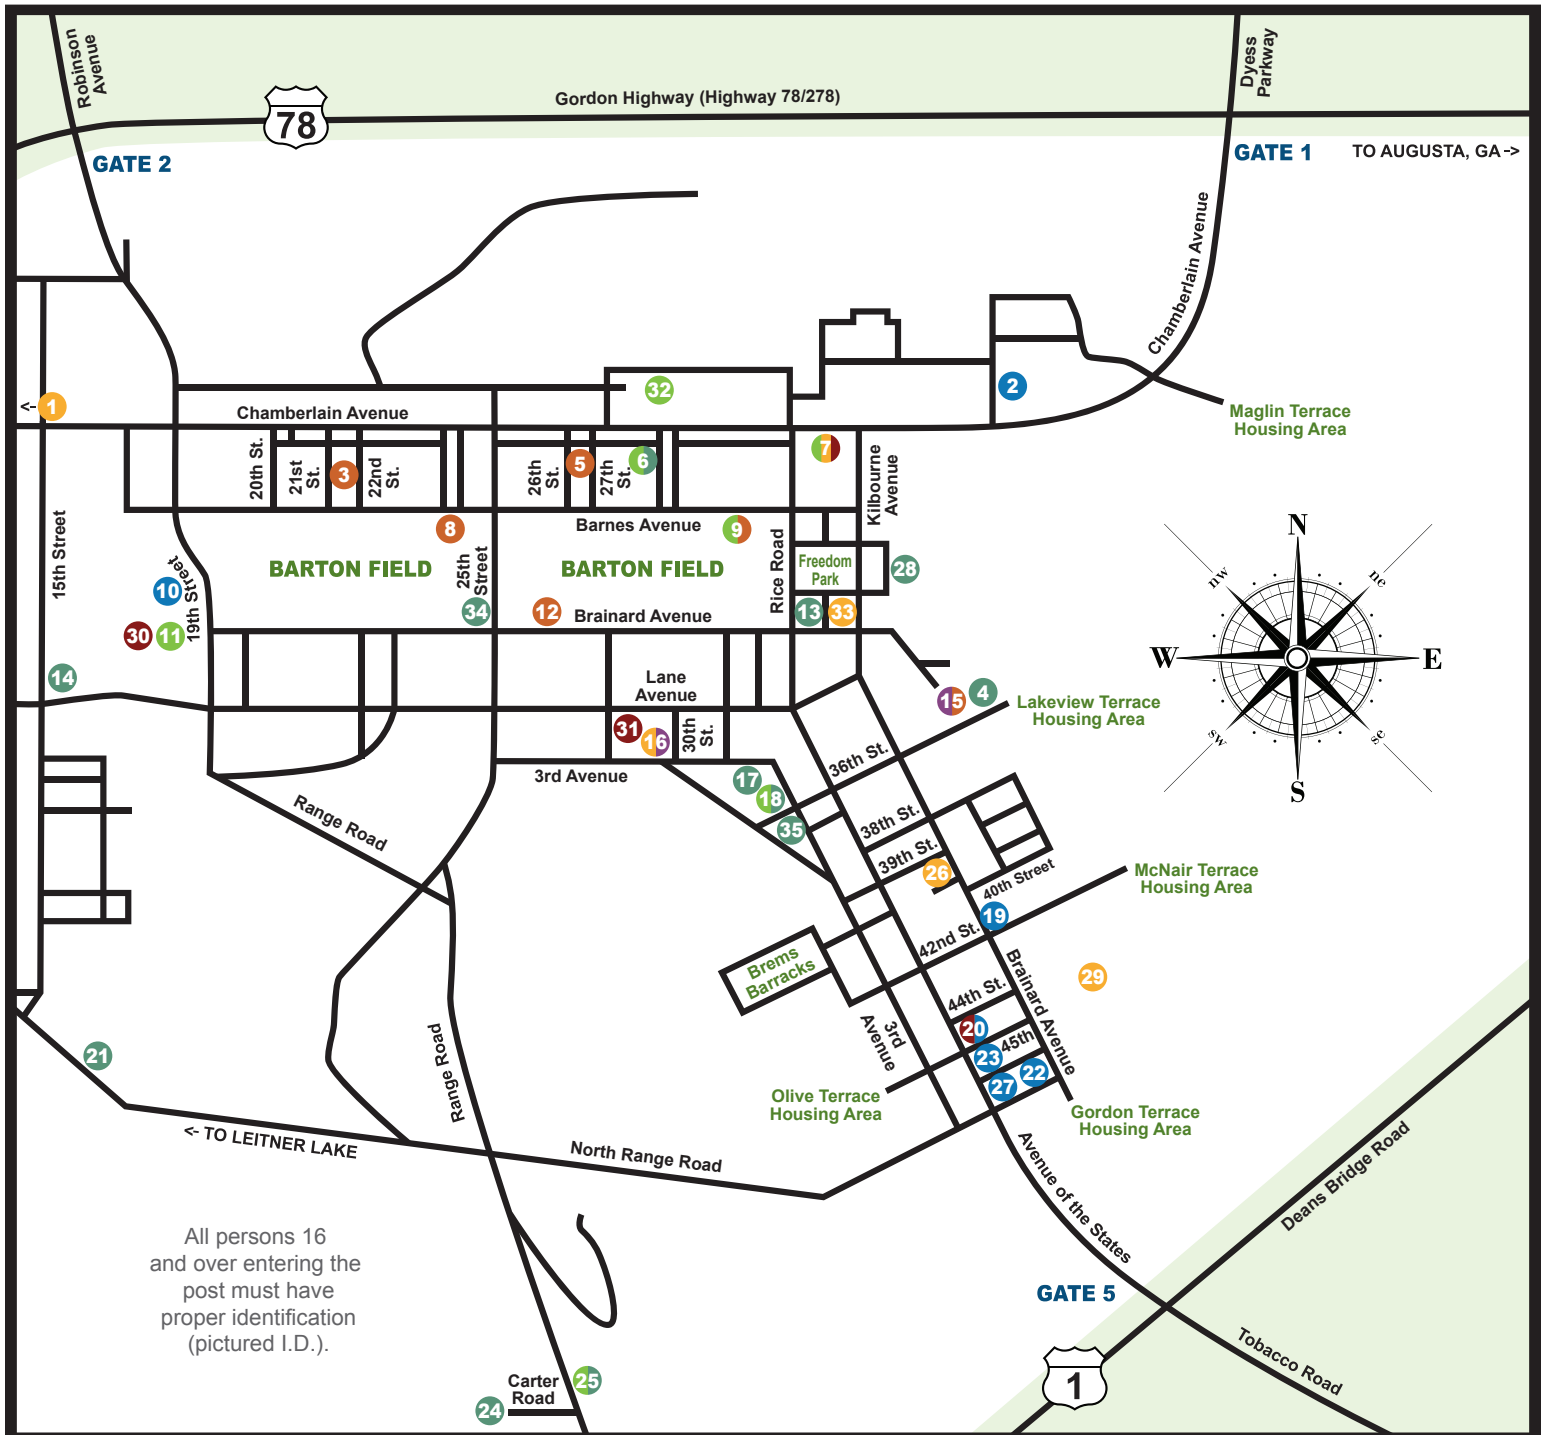

# FORT GORDON MWR MAP

All persons 16 and over entering the post must have proper identification (pictured I.D.).

## FORT GORDON MWR MAP KEY

### CHILD, YOUTH & SCHOOL SERVICES

- 2 CDC East
- 10 CDC West
- 19 Teen Center
- 19 Youth Sports & Fitness
- 20 Parent Outreach Services
- 22 School Age Center
- 23 CDC Main
- 27 PreK

### COMMUNITY

- 1 Recycling
- 7 ACS (various departments)
- 16 Gordon Car Care Auto Skills Center
- 26 Dog Park
- 29 Community Garden
- 33 Family Outreach Center